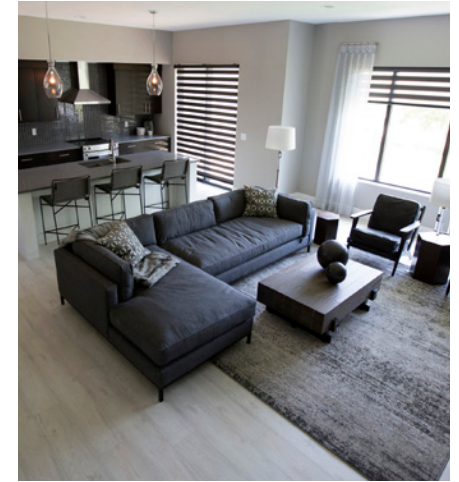

An open floor plan that makes the most of your living space.....

featuring a large kitchen bar that's sure to be everyone's favorite space..

Meet the perfect combination of modern sophistication and classic craftsman style in our Brown Wegher triplex townhomes. Each home is designed to maximize your space for living. Entertaining is easy thanks to a spacious open floor plan. Your kitchen, dining and living rooms easily flow from one room to another, perfect for hosting an intimate gathering or a large crowd.

### Other Features:

Open Floor Plan

Custom Kitchen

Contemporary Fireplace

Custom Closets

Optional Finished Basement

Explore one of our options for finishing the lower level—or customize a finish of your own!