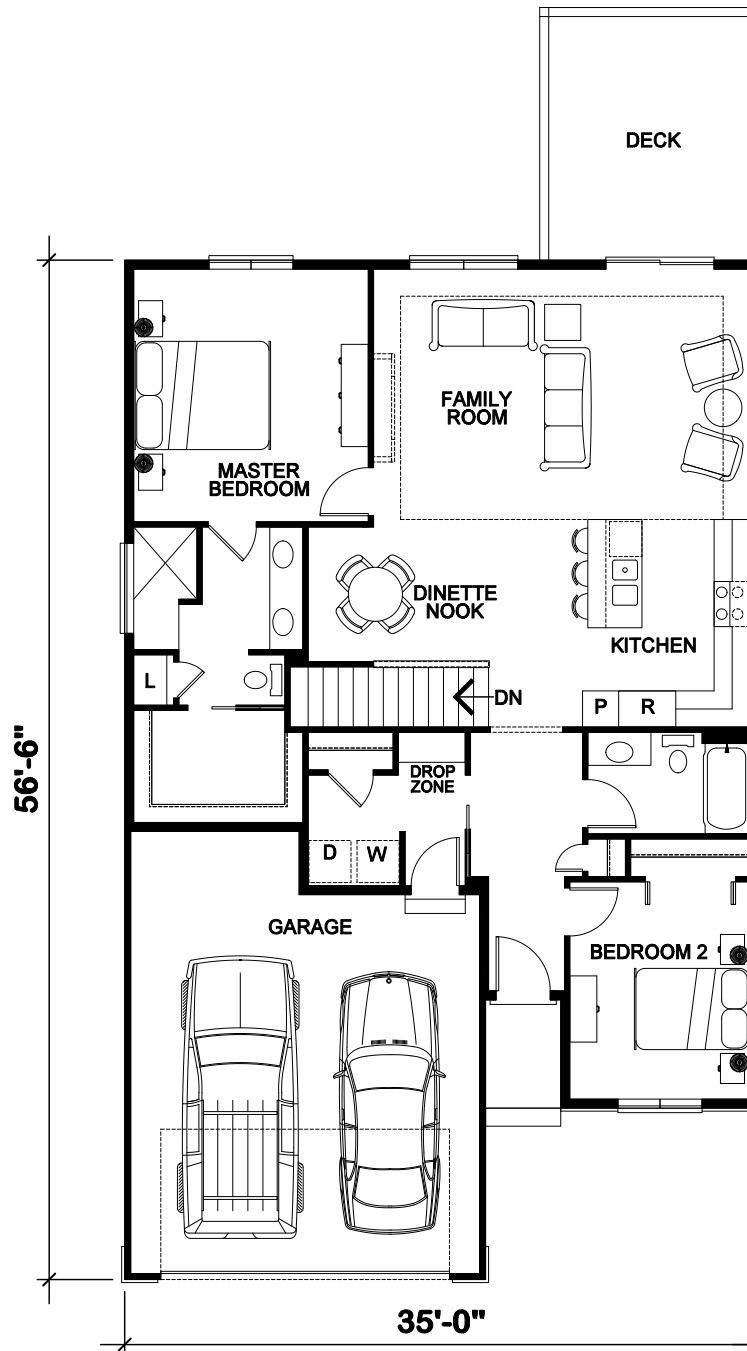

## 1351 Triplex

1,351 sq. ft.

2 Bedrooms

2 Bathrooms

2 Car Garage

### Other Features:

Open Floor Plan

Custom Kitchen

Contemporary Fireplace

Custom Closets

Optional Finished Basement

Explore one of our options for finishing the lower level—or customize a finish of your own!