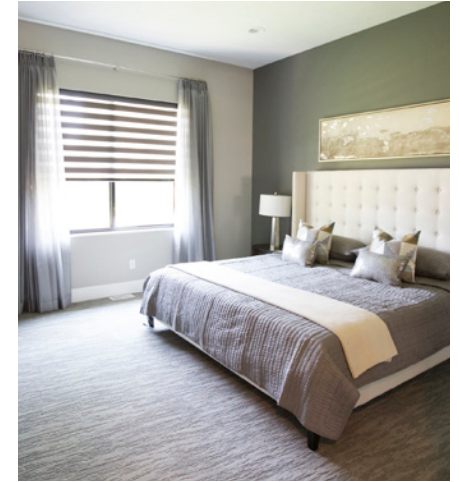

This intelligently designed duplex...

checks all the boxes.

The clean lines of this understated exterior is what gets you in the door. The warm, open concept living space is why you'll never want to leave.

### Other Features:

Open Floor Plan

Great Room w/ Tray Ceiling

Custom Kitchen w/ Solid Surface Counter Tops

Privacy Wall Between Decks

Master Bath w/ Walkin Tile Shower

Optional Fireplace

Custom Closets

Optional Finished Basement

Featuring a state-of-the-art kitchen, spacious living room with ample space for guests and a magnificent master suite.

**BROWN WEGHER**   
RESIDENTIAL

☎ 605.232.4000

🌐 brownwegher.com