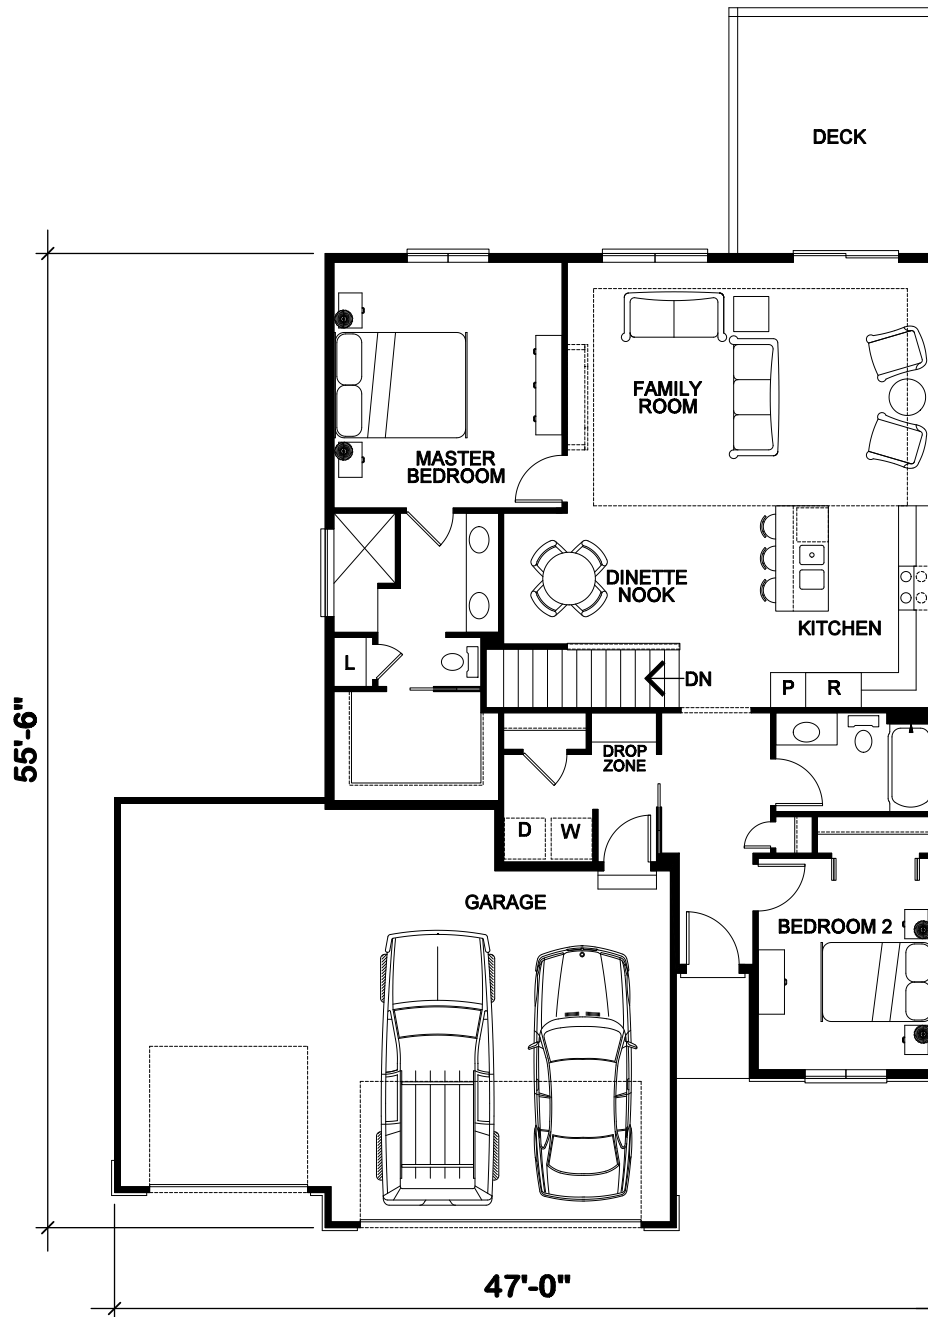

This intelligently designed duplex...

checks all the boxes.

The clean lines of this understated exterior is what gets you in the door. The warm, open concept living space is why you'll never want to leave.

## 1351 Duplex

 1,351 sq. ft.

 2 Bedrooms

 2 Bathrooms

 3 Car Garage

### Other Features:

Open Floor Plan

Great Room w/ Tray Ceiling

Custom Kitchen w/ Solid Surface Counter Tops

Privacy Wall Between Decks

Master Bath w/ Walkin Tile Shower

Optional Fireplace

Custom Closets

Optional Finished Basement

Featuring a state-of-the-art kitchen, spacious living room with ample space for guests and a magnificent master suite.

**BROWN WEGHER**   
RESIDENTIAL

☎ 605.232.4000

🌐 brownwegher.com